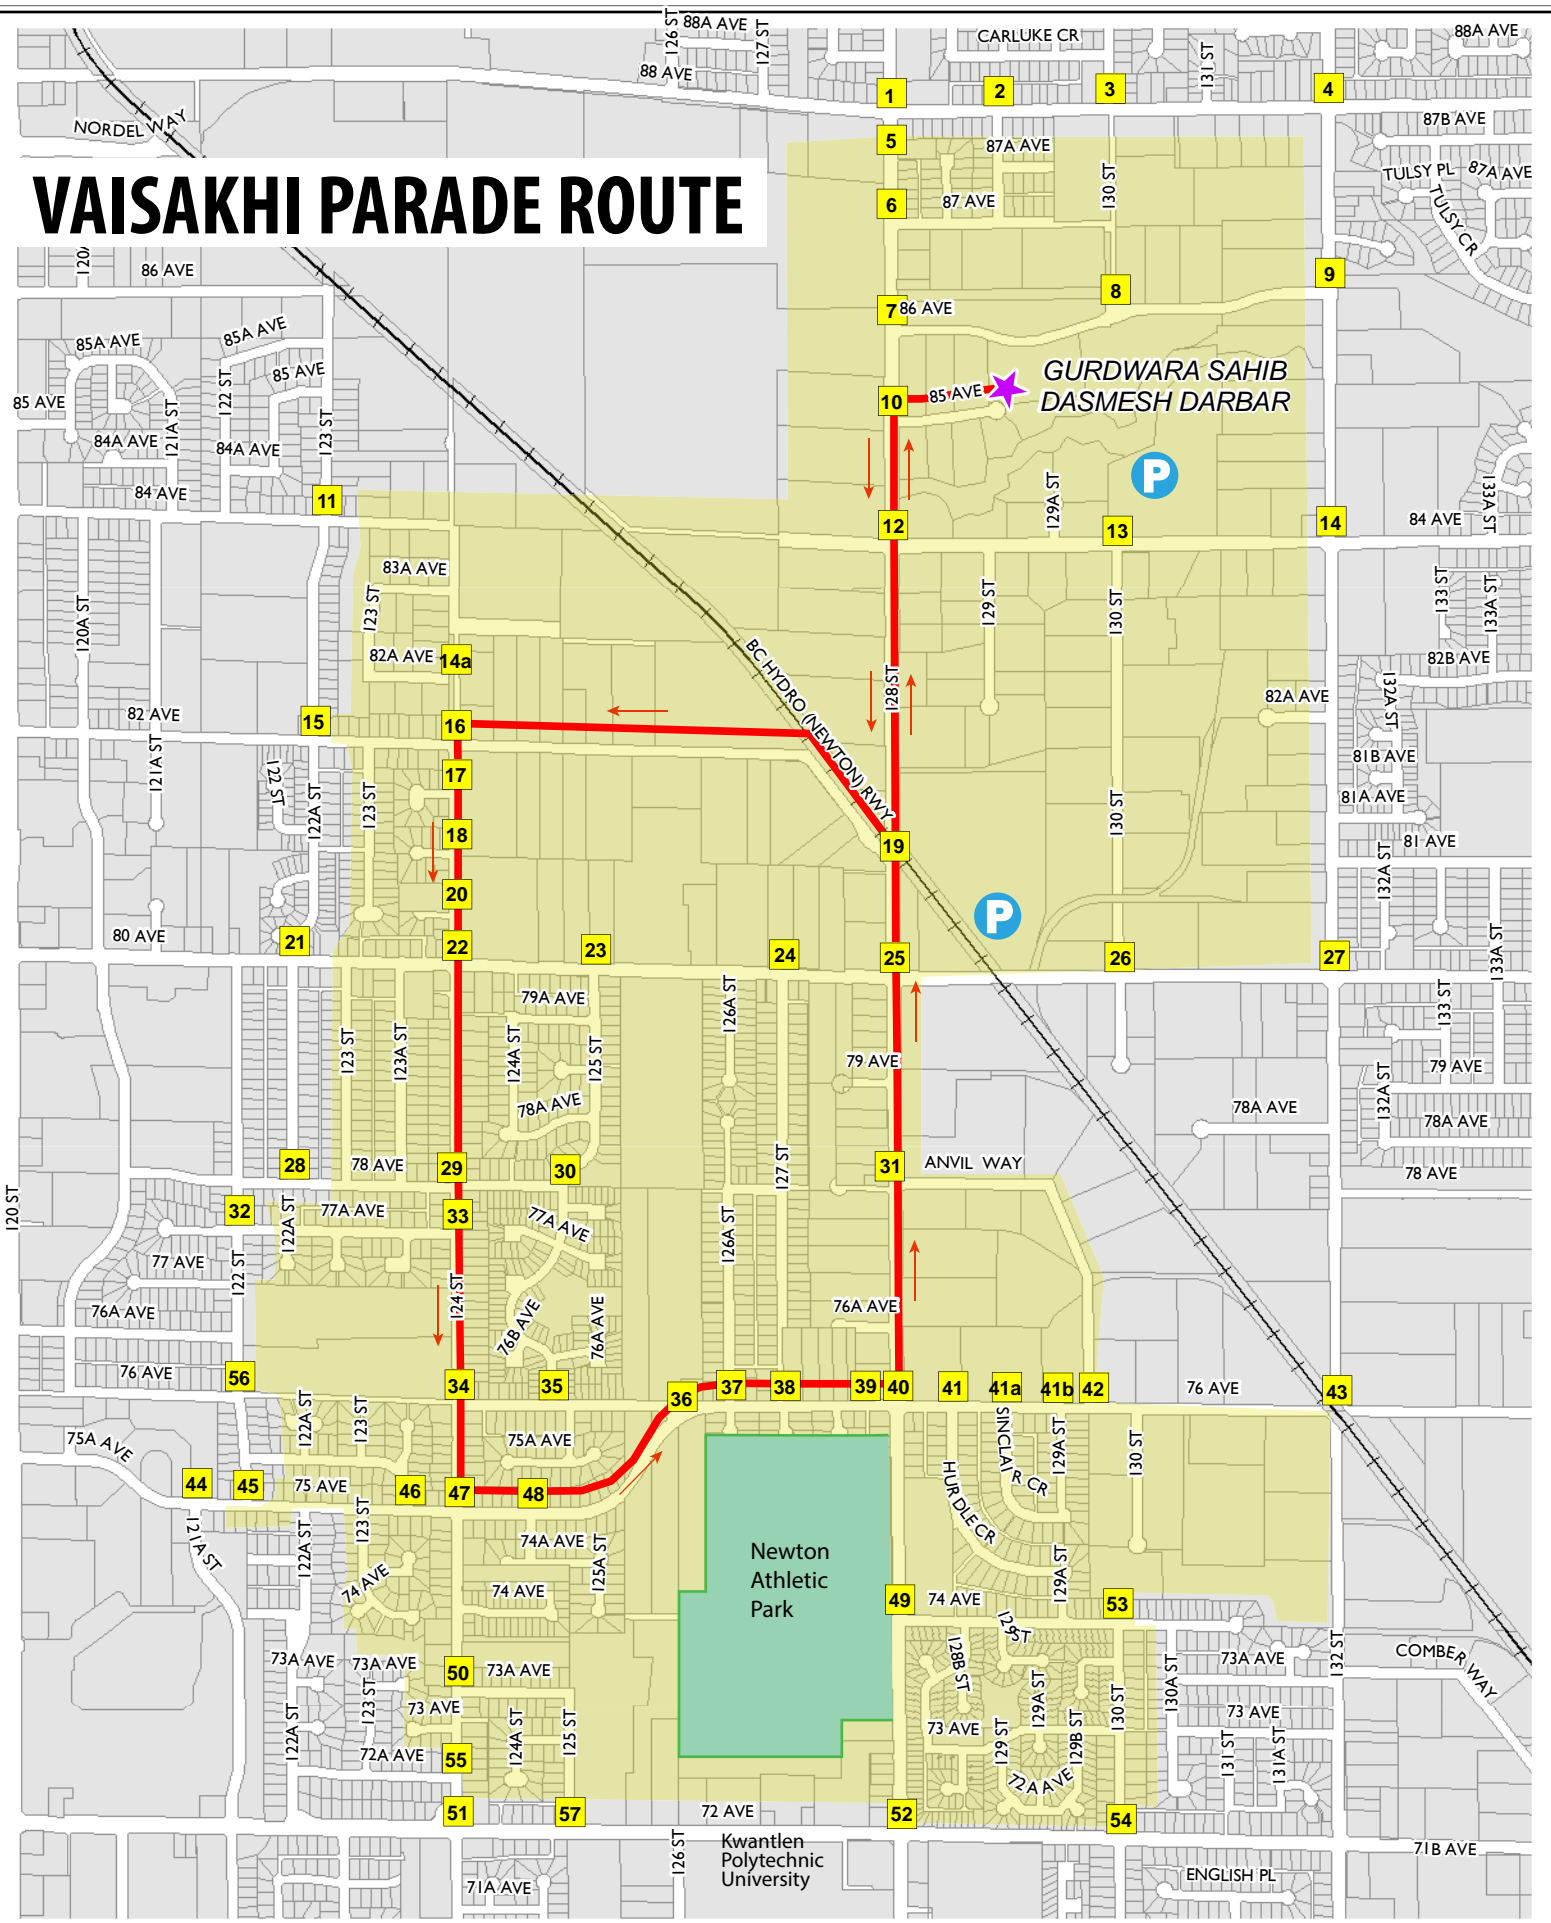

VAISAKHI PARADE ROUTE

Area impacted by Road Closure
Saturday, April 19, 2014, 6am - 7pm

For more information:
www.surreyvaisakhiparade.ca